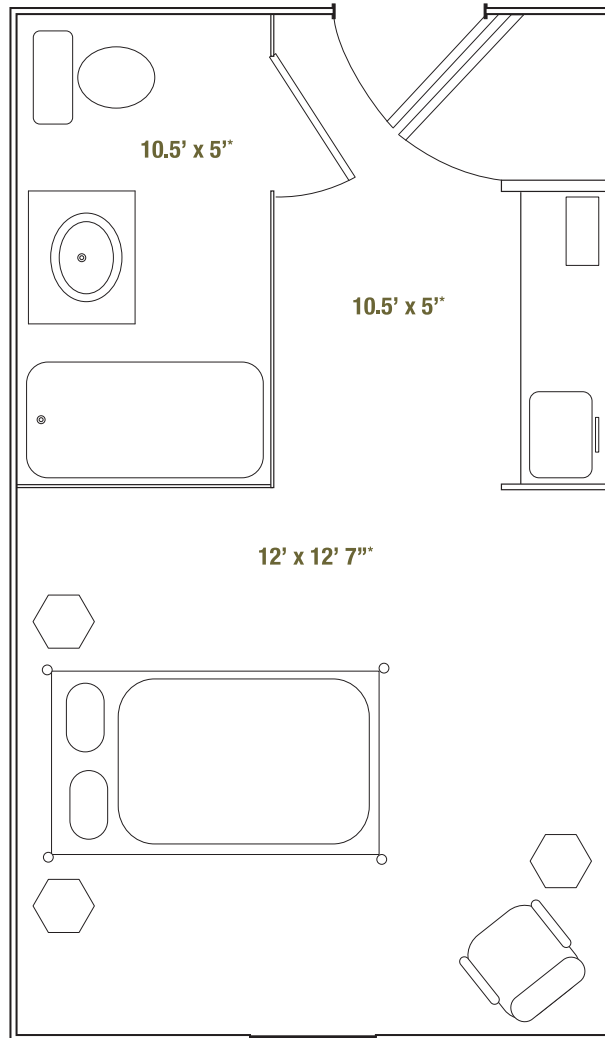

Private Suite

270 sq. ft.

Companion Suite

353 sq. ft.